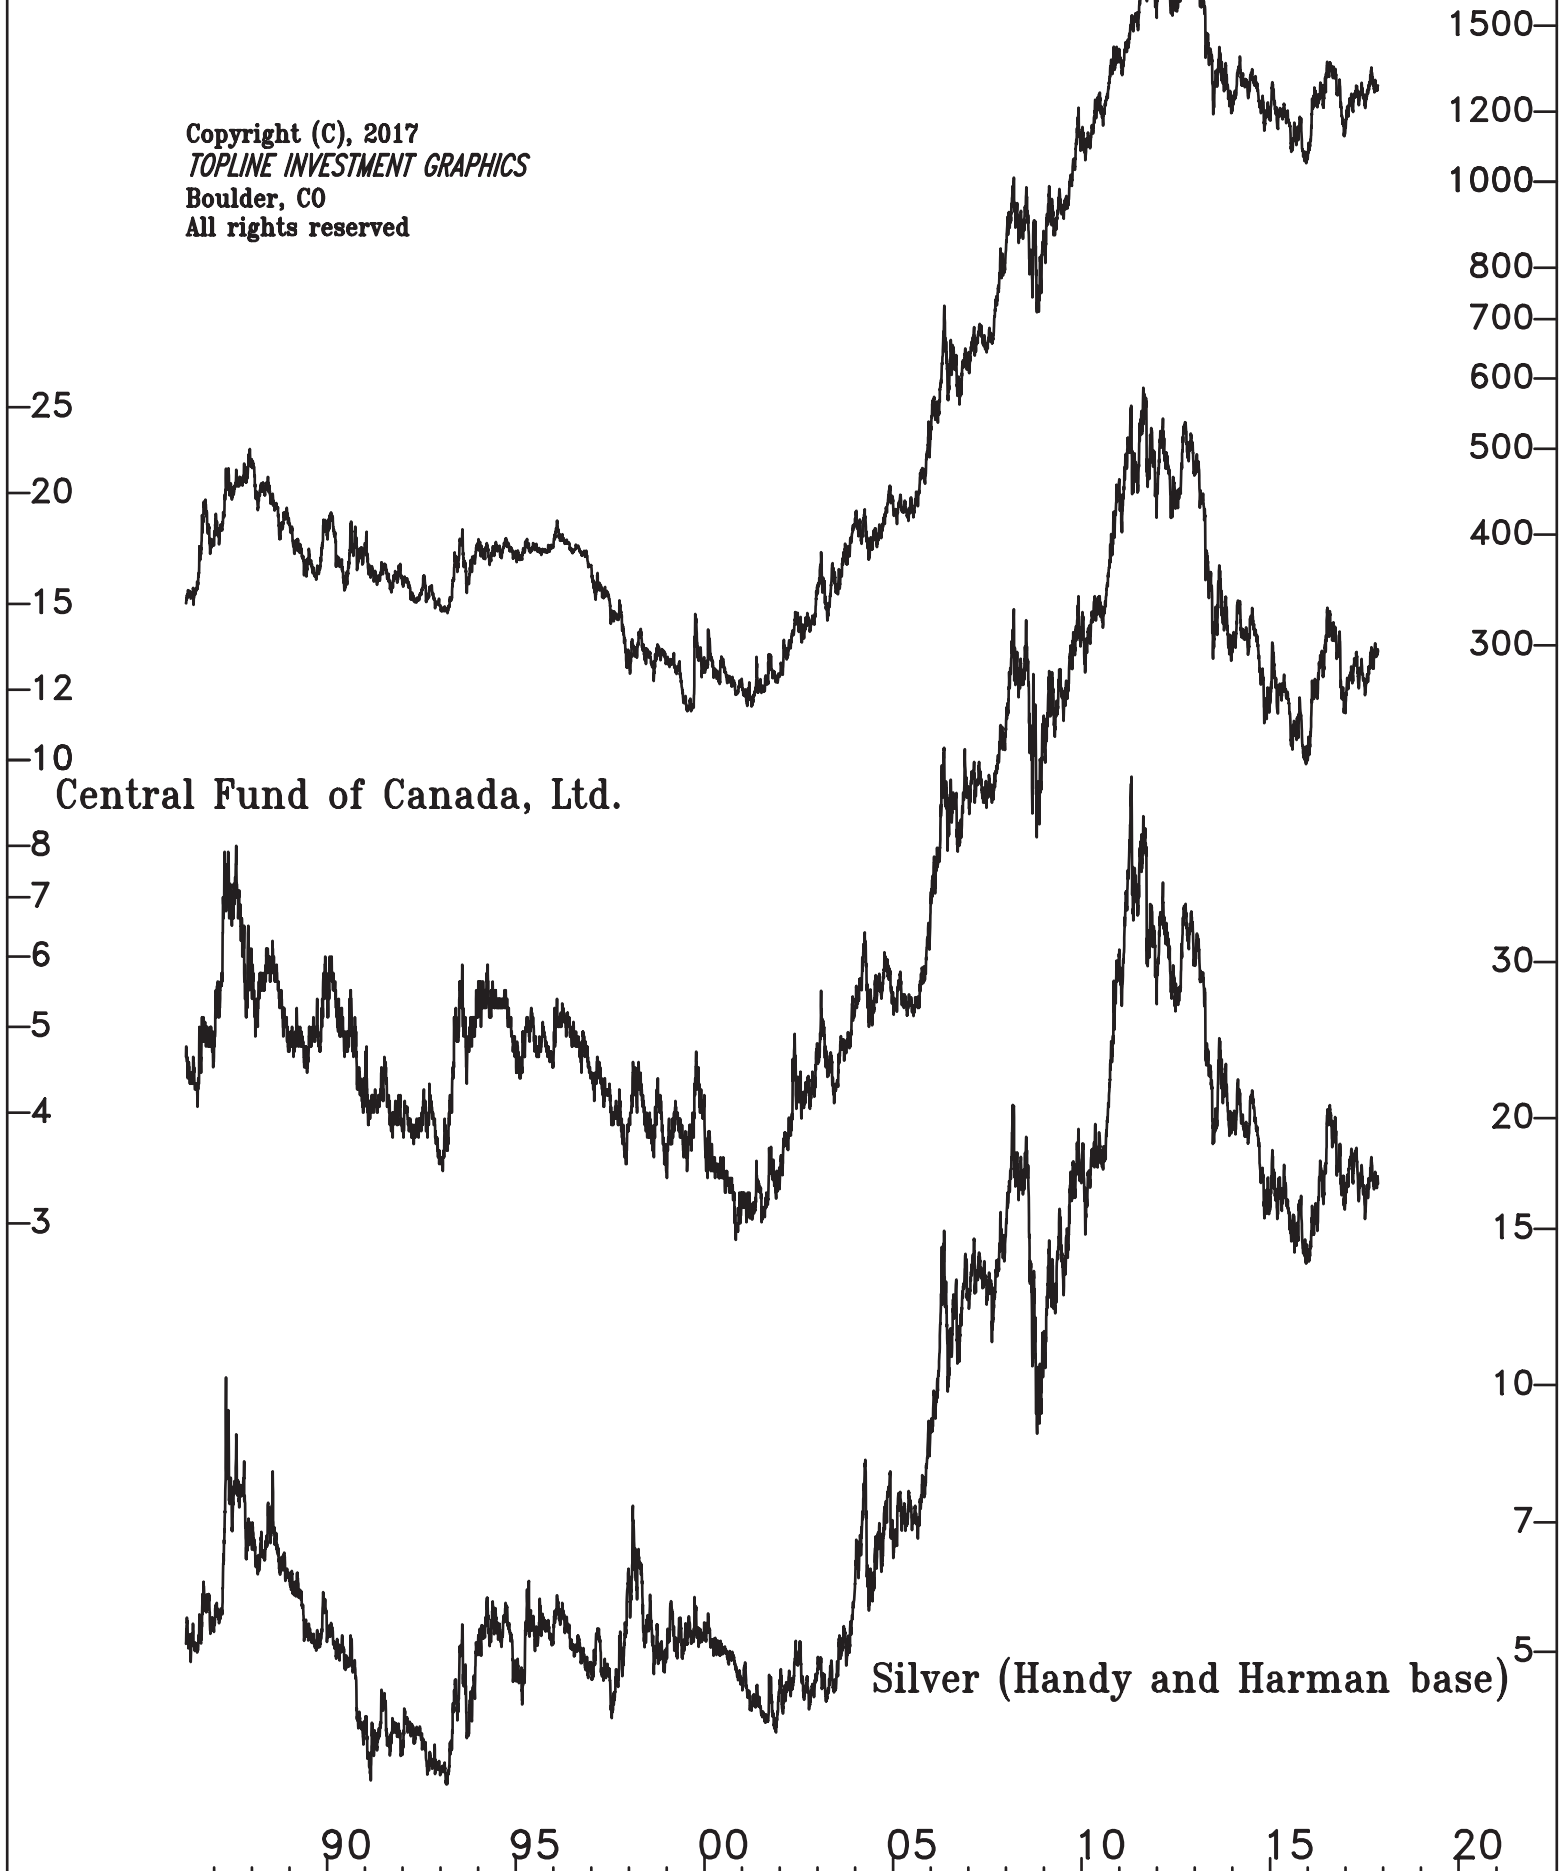

London PM Gold (11/10/17, daily)
Comparable Log Scale

Copyright (C), 2017
TOPLINE INVESTMENT GRAPHICS
Boulder, CO
All rights reserved

Central Fund of Canada, Ltd.

Silver (Handy and Harman base)