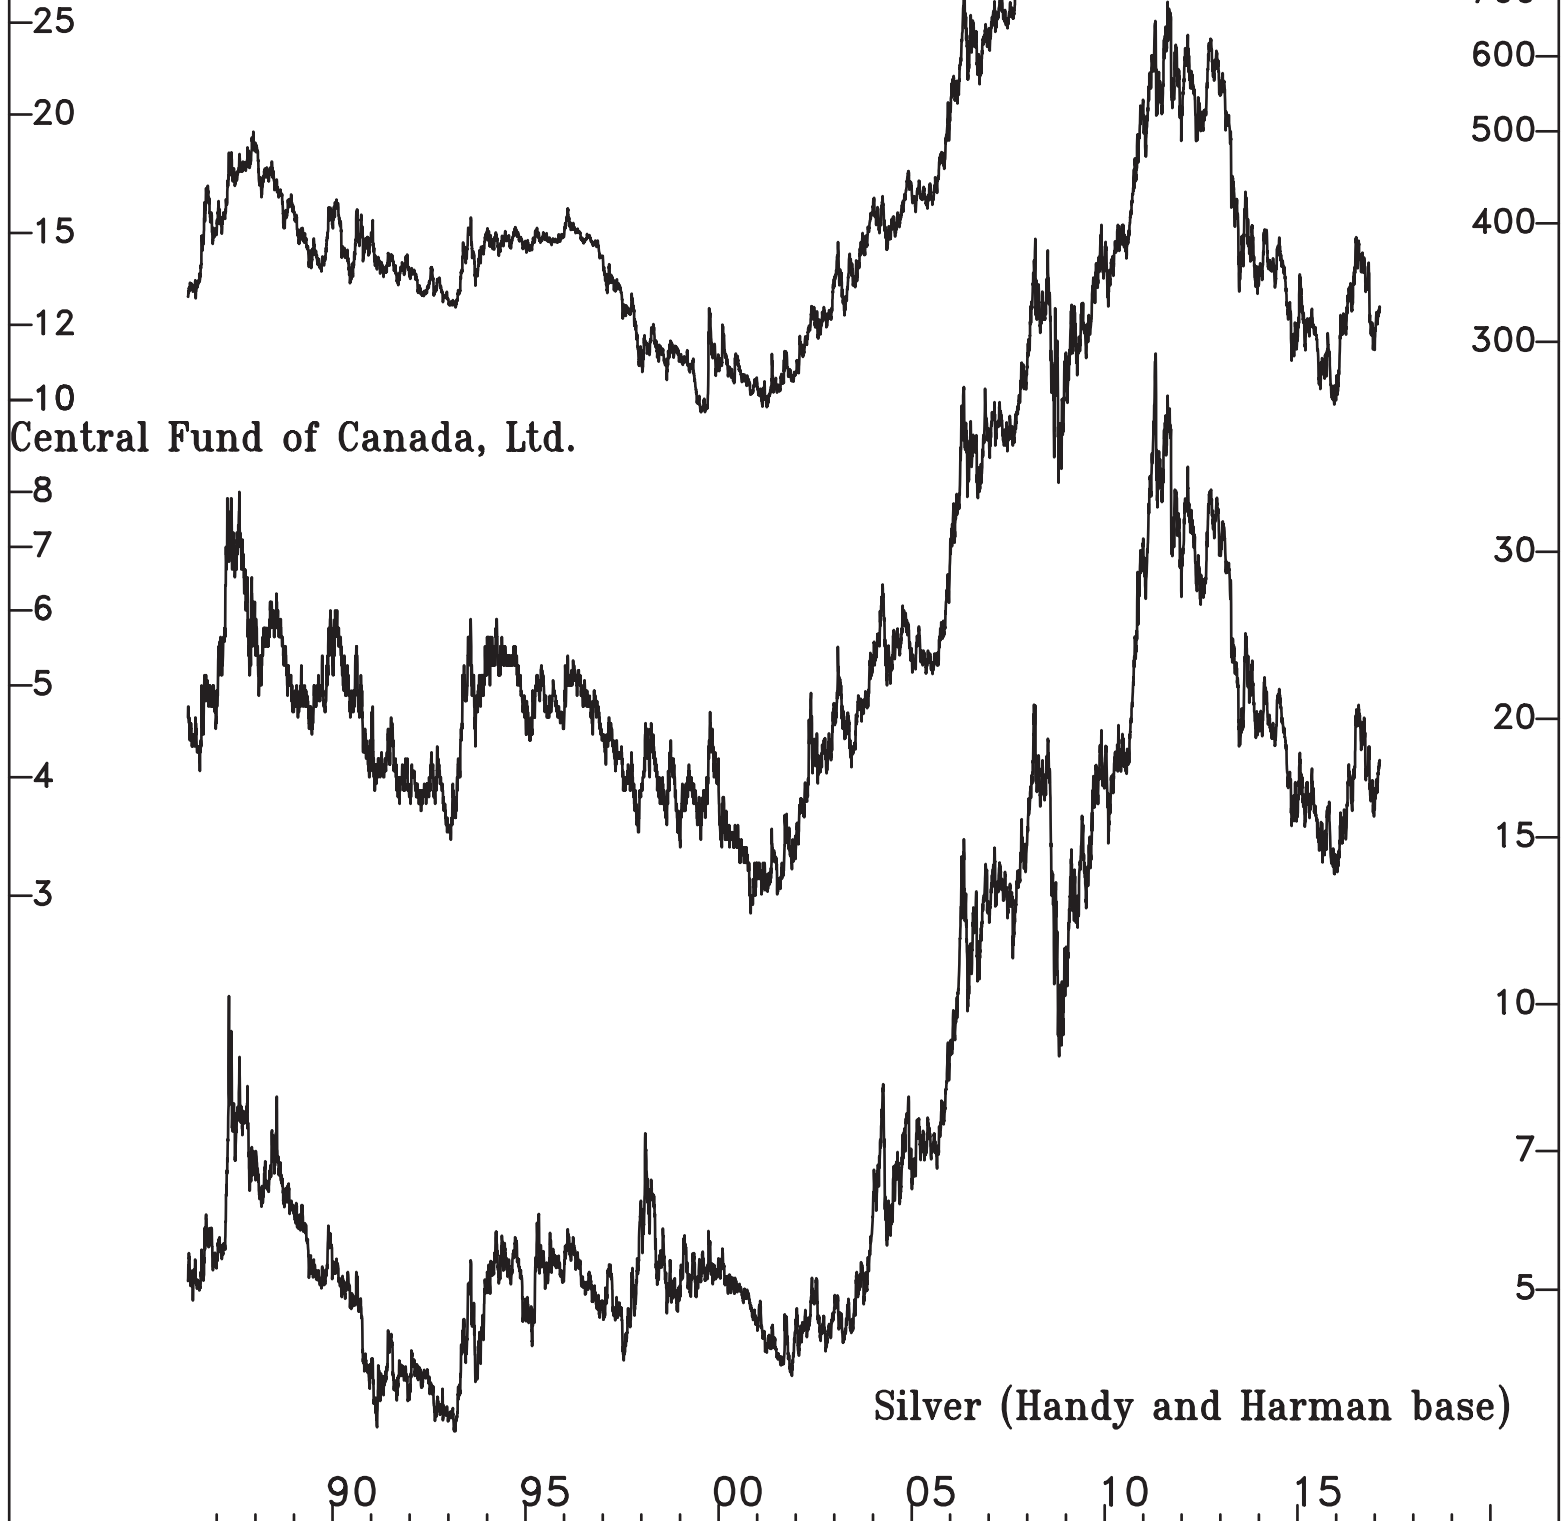

London PM Gold (2/17/17, daily)
Comparable Log Scale

Copyright (C), 2017
TOPLINE INVESTMENT GRAPHICS
Boulder, CO
All rights reserved

Central Fund of Canada, Ltd.

Silver (Handy and Harman base)