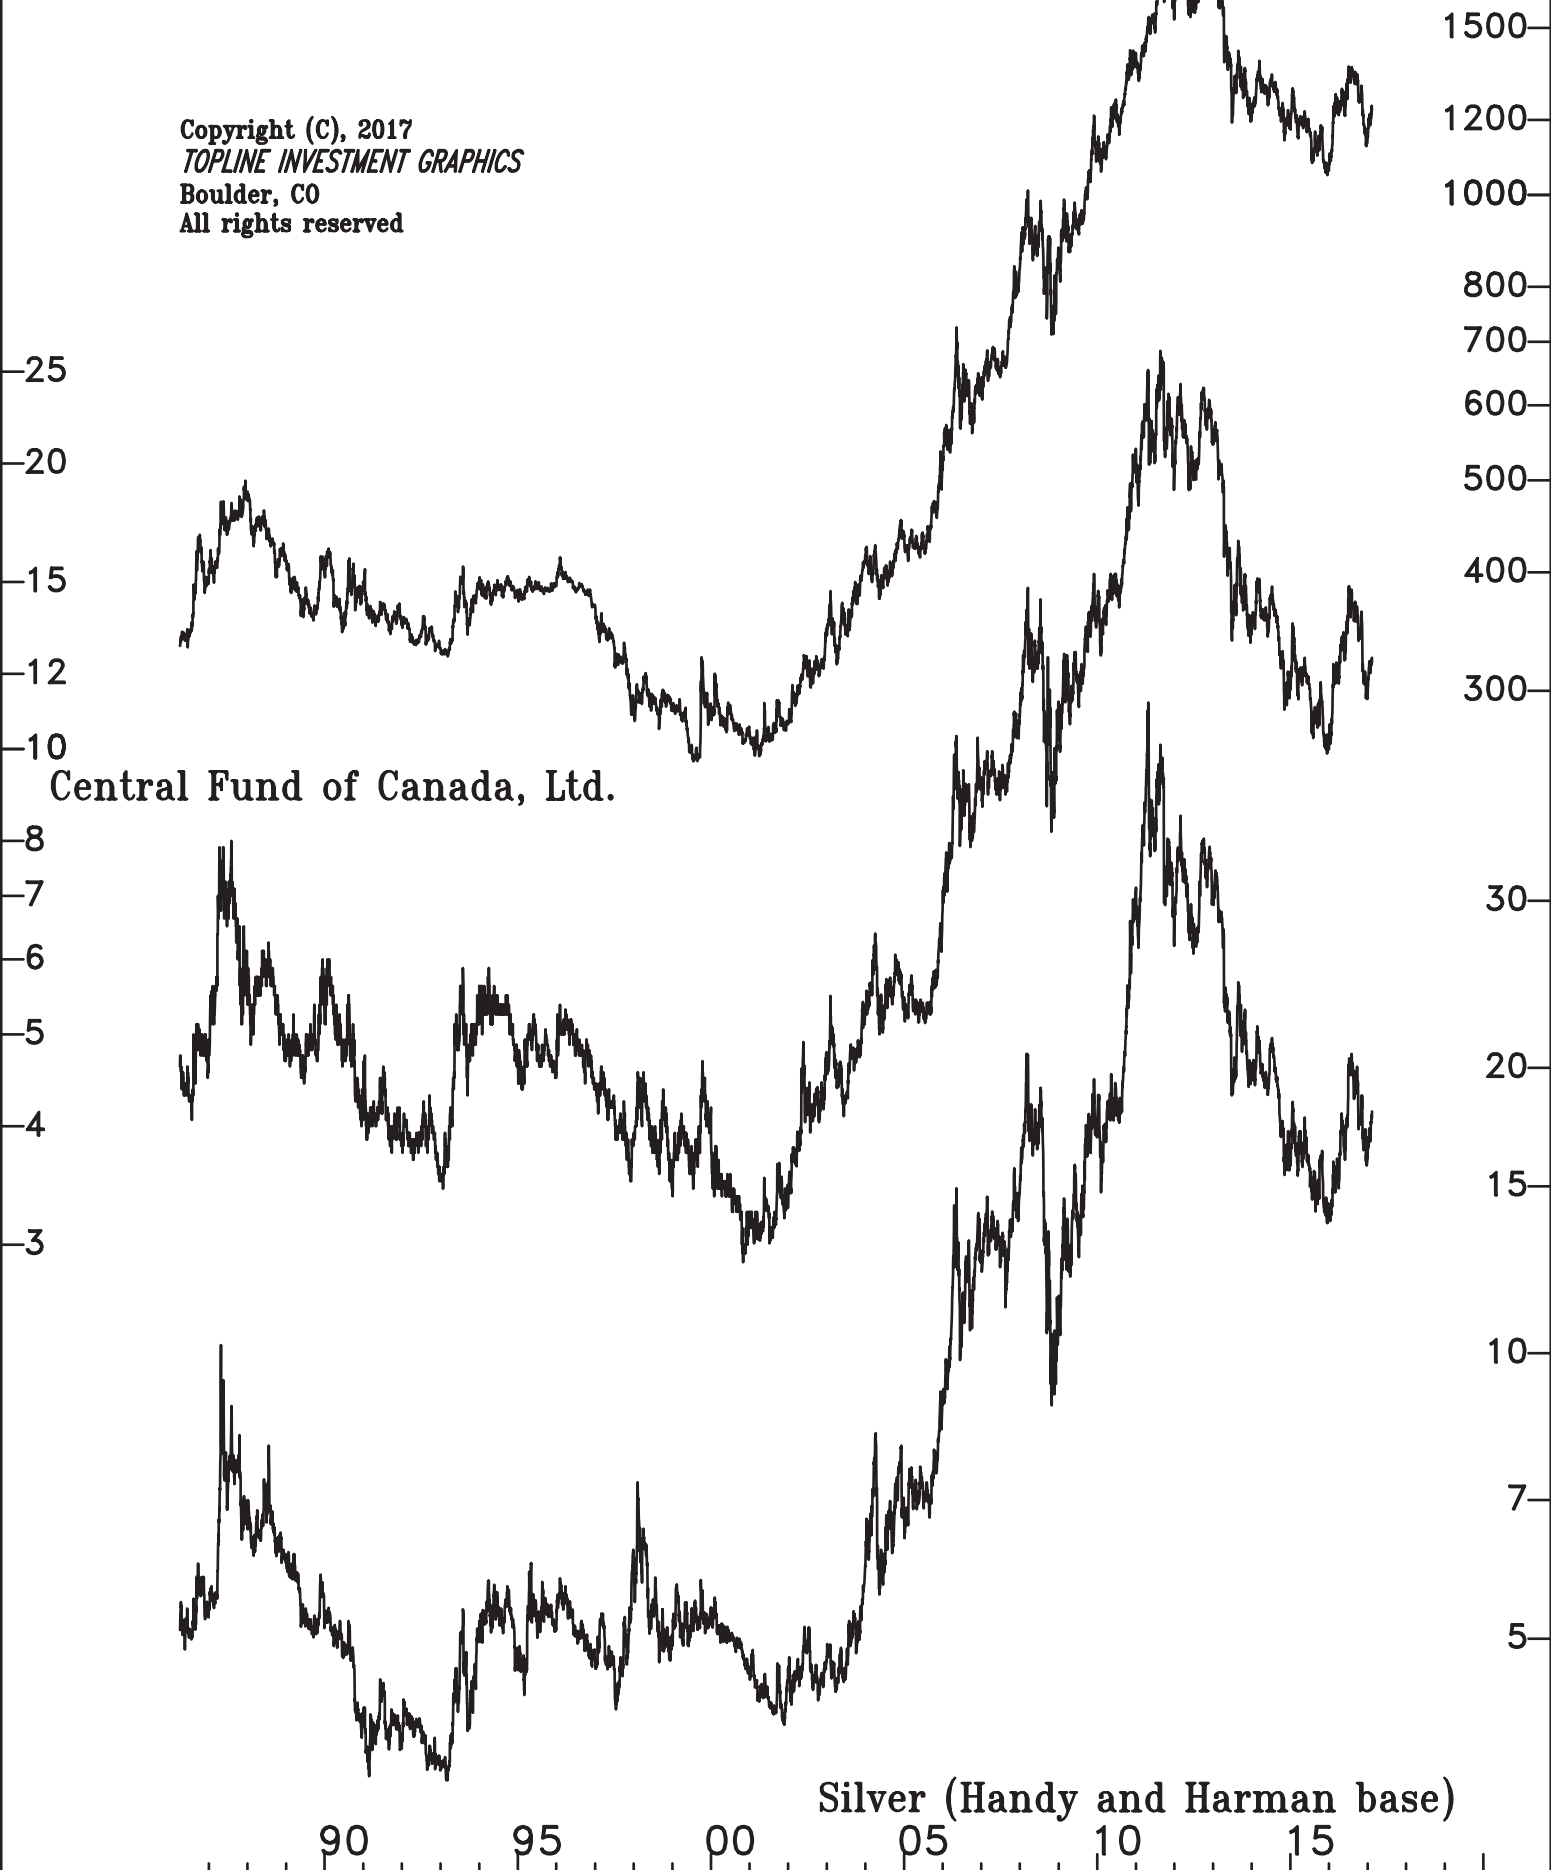

London PM Gold (2/10/17, daily)
Comparable Log Scale

Copyright (C), 2017
TOPLINE INVESTMENT GRAPHICS
Boulder, CO
All rights reserved

Central Fund of Canada, Ltd.

Silver (Handy and Harman base)